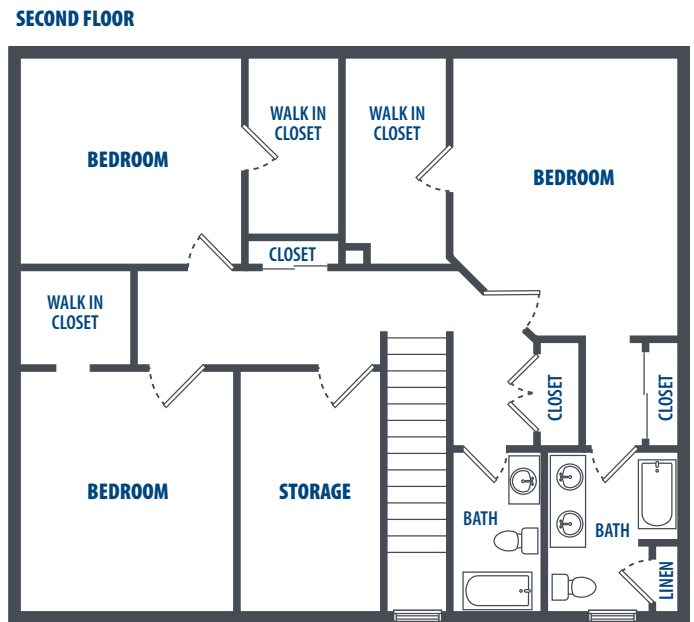

FORT SHERIDAN - DUPLEX

3 Bedroom | 2.5 Bath | 2010 Sq. Ft.*

1710 Cavin Drive, Bldg. 8100 | Great Lakes, IL 60088 | Phone: 847-999-6228

**All square footage is approximate.*