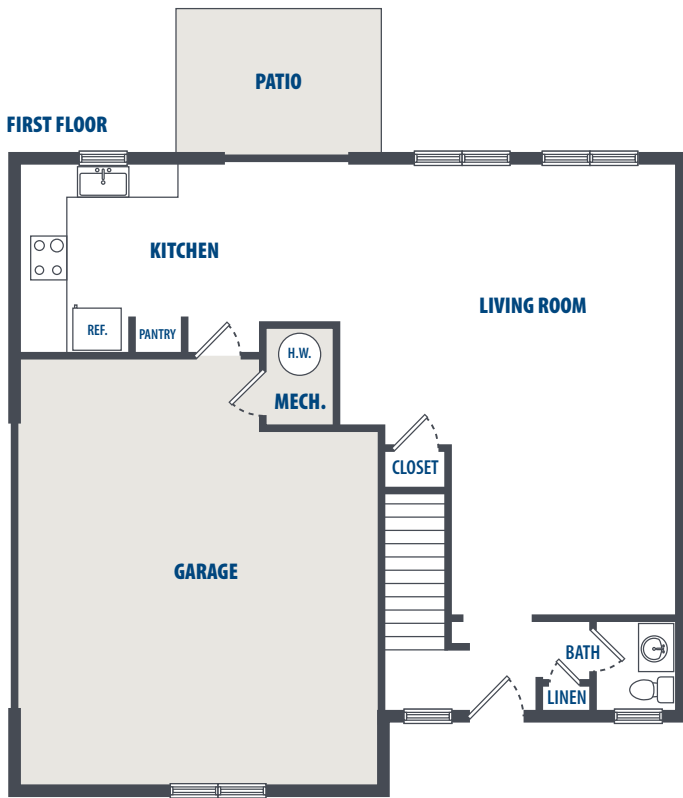

FORT SHERIDAN - DUPLEX

3 Bedroom | 2.5 Bath | 2010 Sq. Ft.*

1710 Cavin Drive, Bldg. 8100 | Great Lakes, IL 60088 | Phone: 847-999-6228

**All square footage is approximate.*