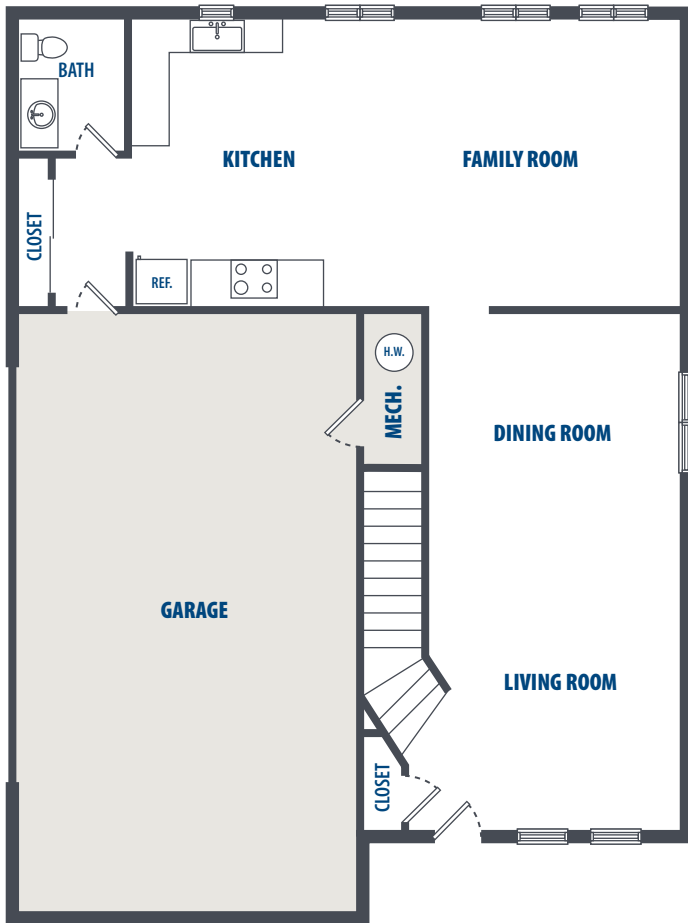

FORT SHERIDAN - DUPLEX

4 Bedroom | 2.5 Bath | 2117 Sq. Ft.*

FIRST FLOOR

SECOND FLOOR

1710 Cavin Drive, Bldg. 8100 | Great Lakes, IL 60088 | Phone: 847-999-6228

**All square footage is approximate.*