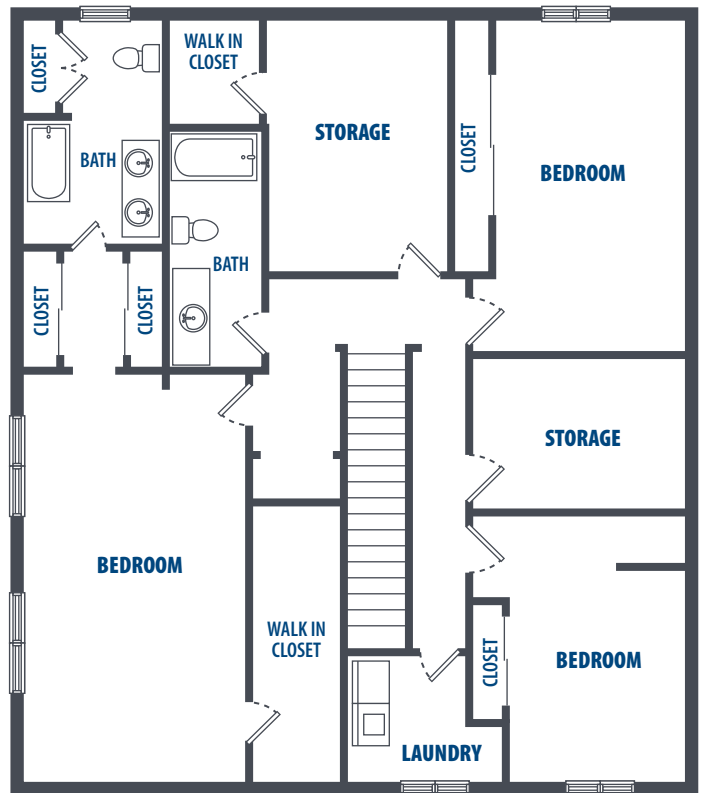

FORT SHERIDAN - DUPLEX

4 Bedroom | 2.5 Bath | 2117 Sq. Ft.*

FIRST FLOOR

SECOND FLOOR

1710 Cavin Drive, Bldg. 8100 | Great Lakes, IL 60088 | Phone: 847-999-6228

**All square footage is approximate.*