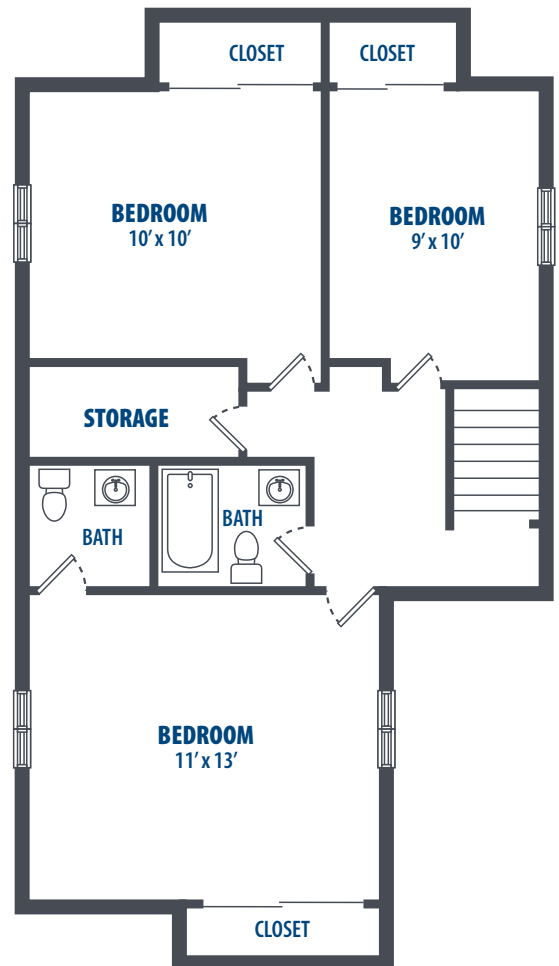

NIMITZ VILLAGE - TOWNHOME

3 Bedroom | 2.5 Bath | 1235 Sq. Ft.*

FIRST FLOOR

SECOND FLOOR

1710 Cavin Drive, Bldg. 8100 | Great Lakes, IL 60088 | Phone: 847-999-6228

**All square footage is approximate.*