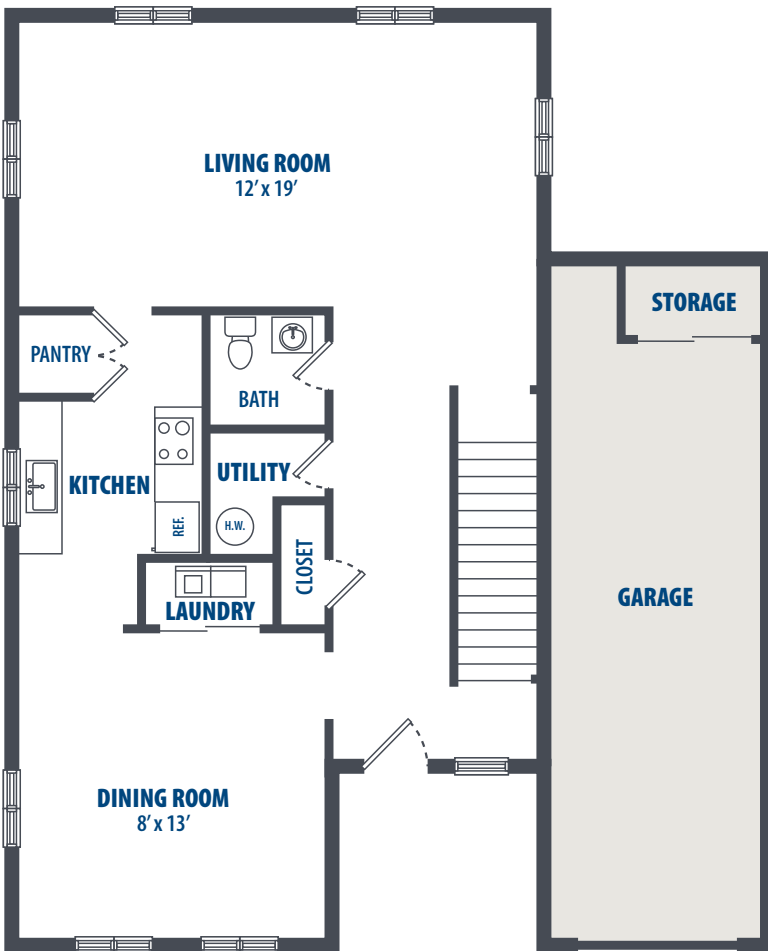

NIMITZ VILLAGE - TOWNHOME

3 Bedroom | 2.5 Bath | 1235 Sq. Ft.*

FIRST FLOOR

SECOND FLOOR

1710 Cavin Drive, Bldg. 8100 | Great Lakes, IL 60088 | Phone: 847-999-6228

**All square footage is approximate.*