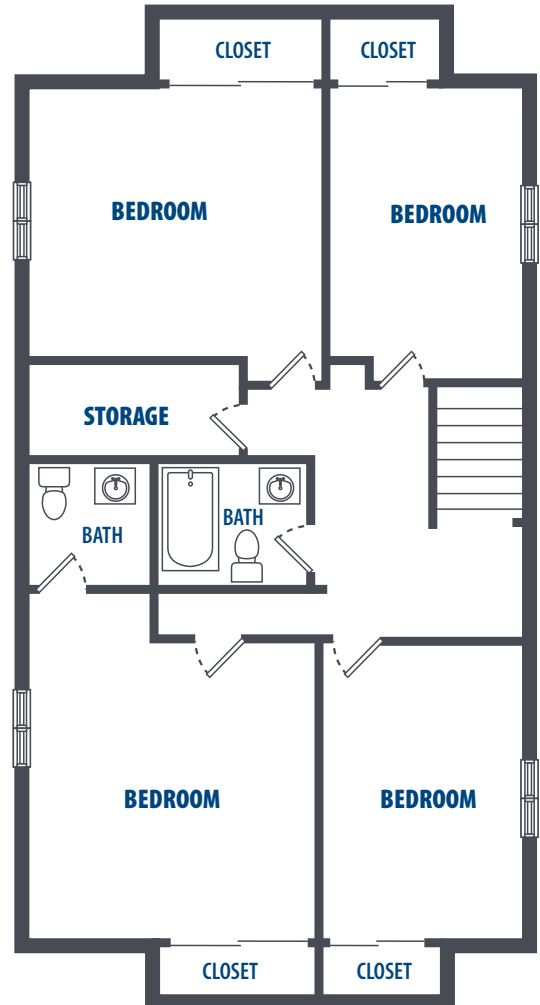

NIMITZ VILLAGE - TOWNHOME

4 Bedroom | 2.5 Bath | 1384 Sq. Ft.*

FIRST FLOOR

SECOND FLOOR

1710 Cavin Drive, Bldg. 8100 | Great Lakes, IL 60088 | Phone: 847-999-6228

**All square footage is approximate.*