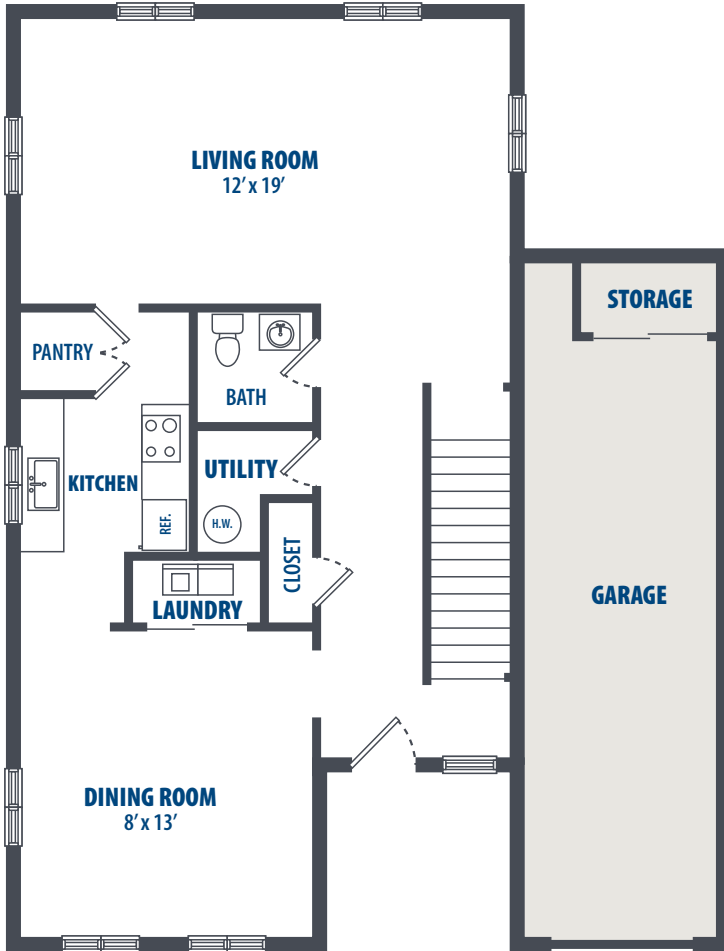

NIMITZ VILLAGE - TOWNHOME

4 Bedroom | 2.5 Bath | 1384 Sq. Ft.*

FIRST FLOOR

SECOND FLOOR

1710 Cavin Drive, Bldg. 8100 | Great Lakes, IL 60088 | Phone: 847-999-6228

**All square footage is approximate.*