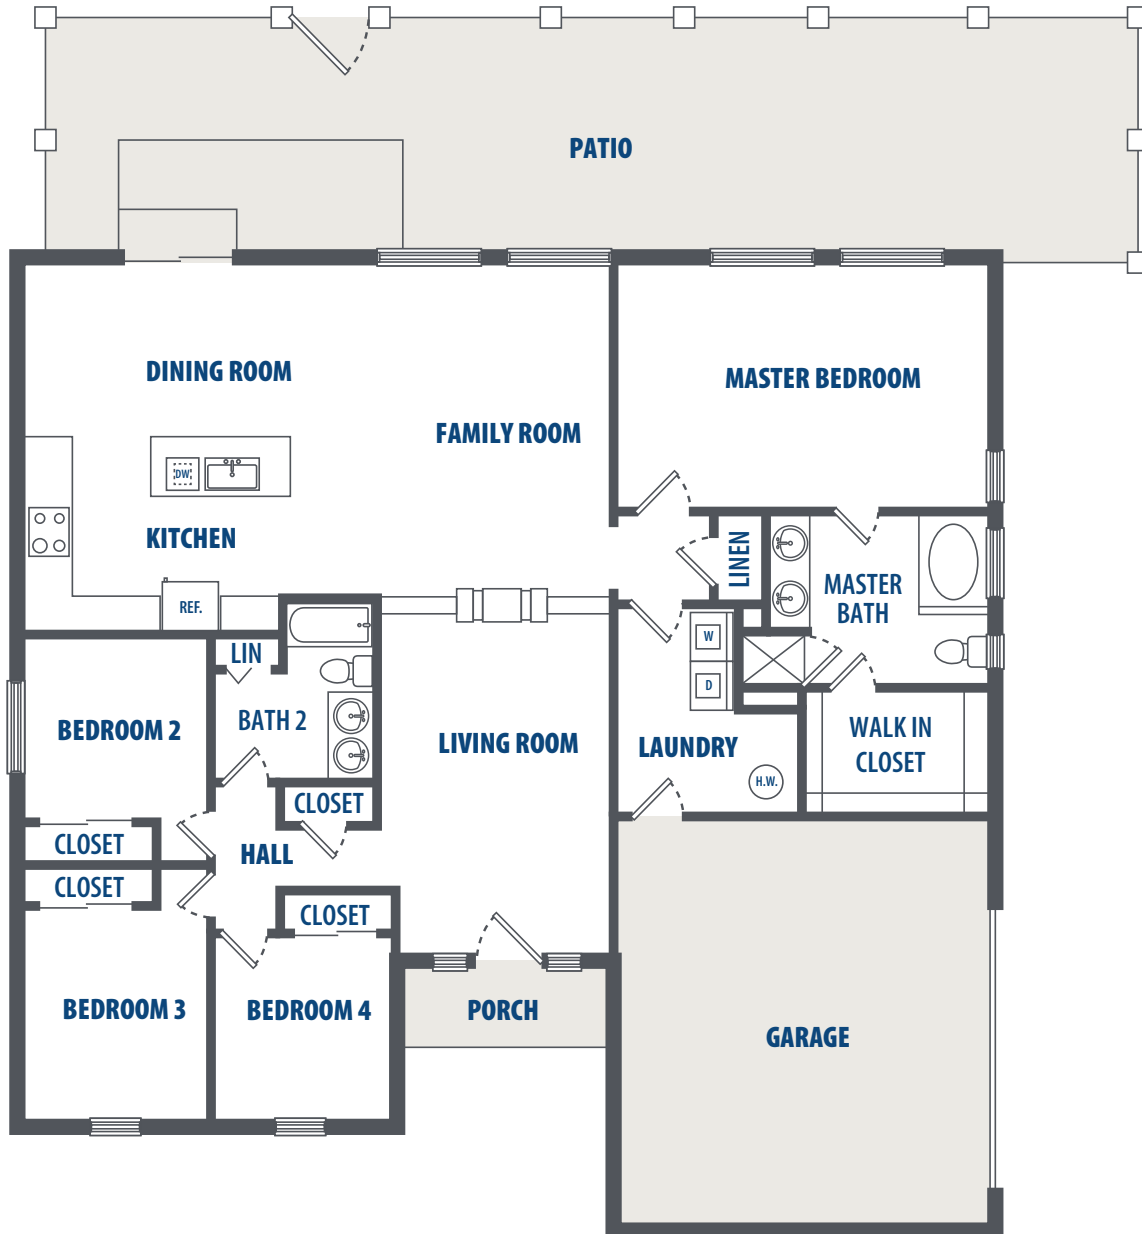

**FORT SHERIDAN -  
SINGLE FAMILY RANCH ADA**

4 Bedroom | 2 Bath | 2166 Sq. Ft.\*

1710 Cavin Drive, Bldg. 8100 | Great Lakes, IL 60088 | Phone: 847-999-6228

*\*All square footage is approximate.*